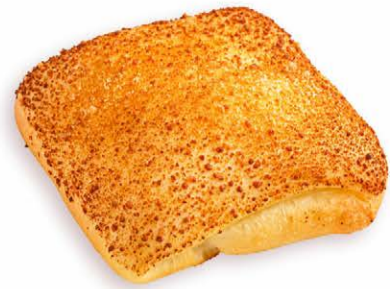

Cheddar Cheese 13.5K

Sliced cheese & mayo filling |
Premium ground parmesan